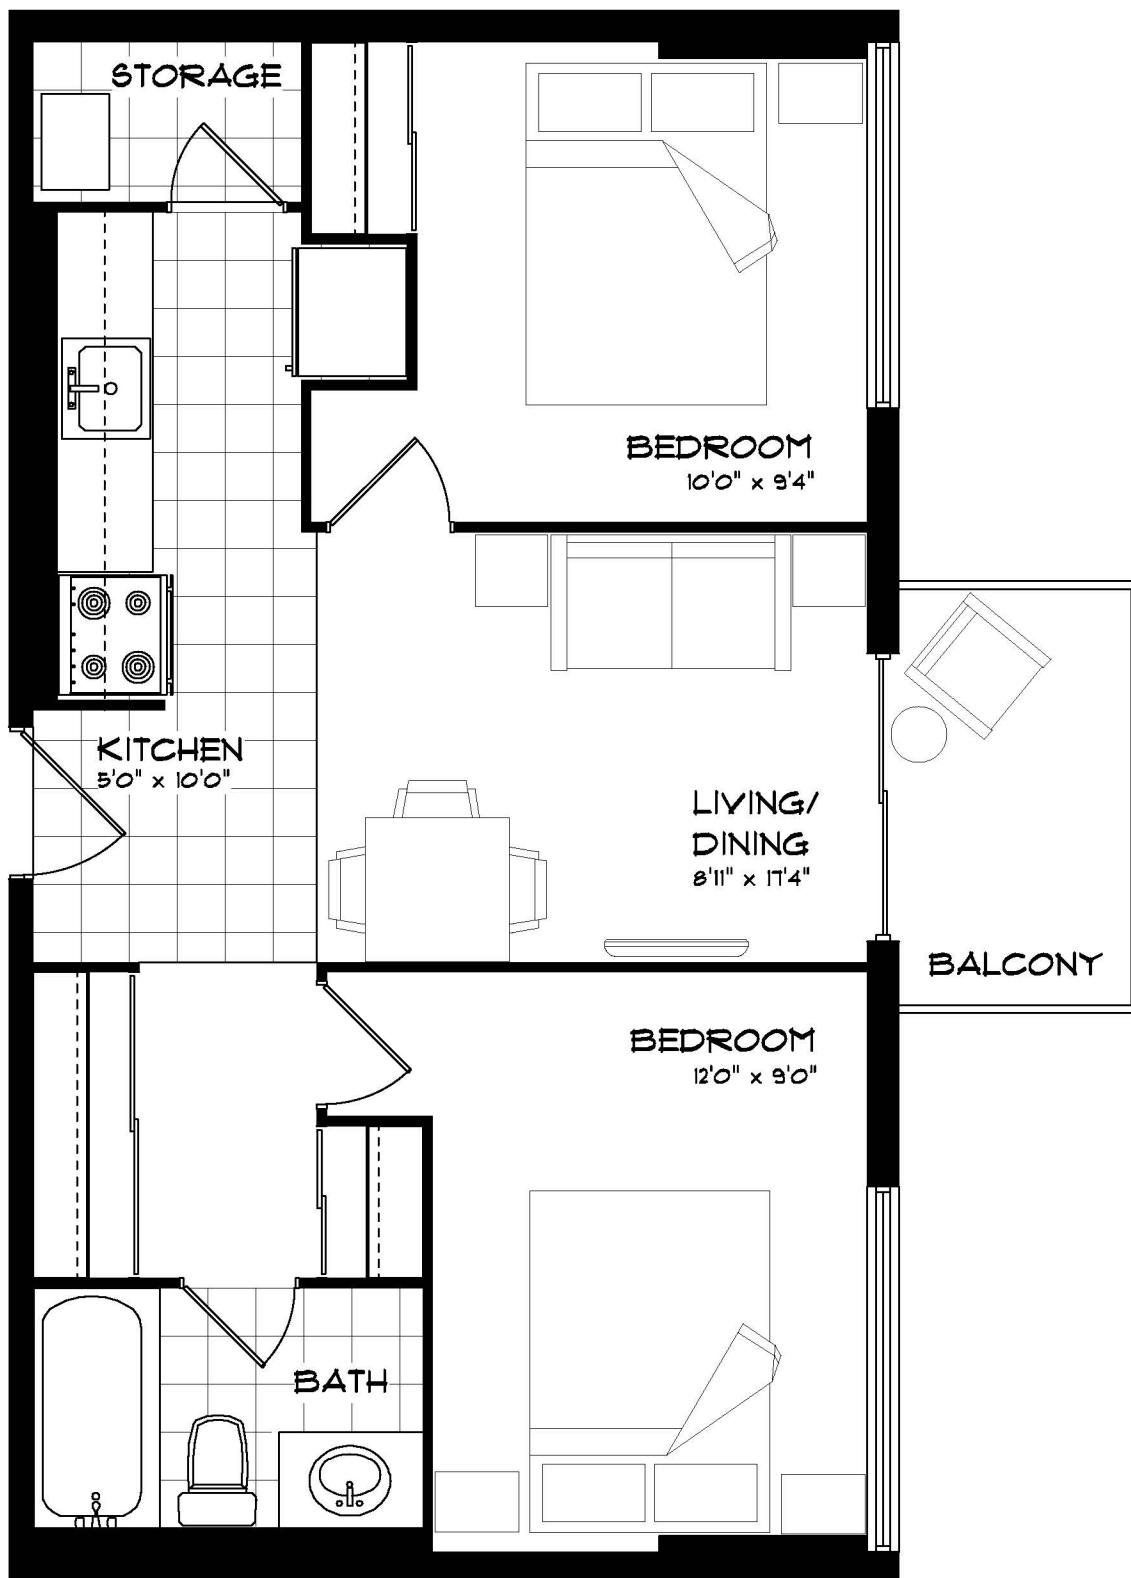

ON KING STREET

700 King Street, London ON
Ph: (519) 601-REVO (7386)
Email: revo@medallioncorp.com
www.rentrevo.com

UNIT 1v

547 sq. ft.

11th to 22nd floors